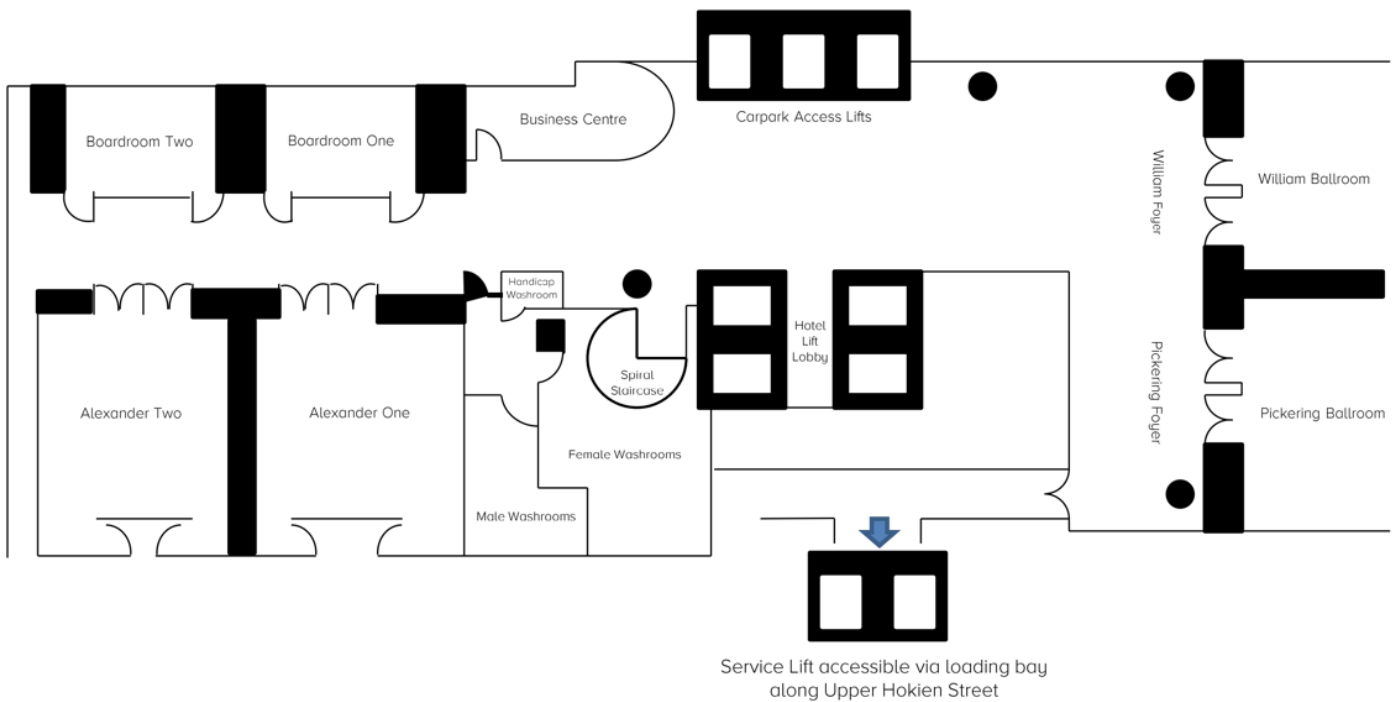

# PARKROYAL COLLECTION

PICKERING, SINGAPORE

## FUNCTION ROOM CAPACITY & DIMENSION

FUNCTION ROOM	FLOOR AREA	FLOOR AREA	SEATING CAPACITY					Min Gtd
	(FT)	(SQM)	THEATRE	CLASSROOM	BOARDROOM	U-SHAPED	SIT-DOWN	
	William (Daylight) (with 24ft x 8ft x 2ft stage)	2411	224	105	100	-	33 (no stage)	
Pickering (with 24ft x 8ft x 2ft stage)	2411	224	105	100	-	33 (no stage)	120	60
William Pickering (with 24ft x 8ft x 2ft stage)	4897	455	380	168	-	87	300	200
Alexander One	1108	103	50	48	18	27	50	25
Alexander Two	1108	103	50	48	18	27	50	25
Alexander Room (with 18ft x 8ft x 1ft stage)	2228	207	105	100	36 (no stage)	45 (no stage)	120	50
Boardroom 1 (Daylight)	462	43	-	-	14	-	-	10
Boardroom 2 (Daylight)	462	43	20	15	15	15	20	10